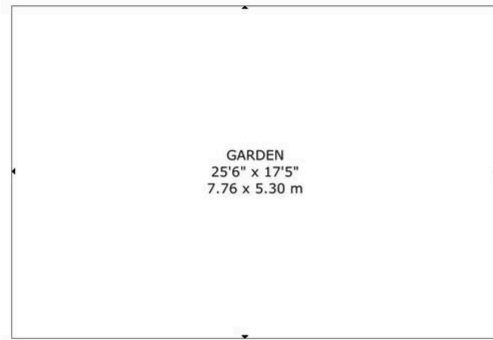

GROSS INTERNAL AREA
TOTAL: 40 m²/430 sq.ft
GROUND FLOOR: 4 m²/40 sq.ft, FIRST FLOOR: 36 m²/390 sq.ft
EXCLUDED AREA: GARDEN: 41 m²/443 sq.ft
SIZE AND DIMENSIONS ARE APPROXIMATE, ACTUAL MAY VARY

You can include any text here. The text can be modified upon generating your brochure.