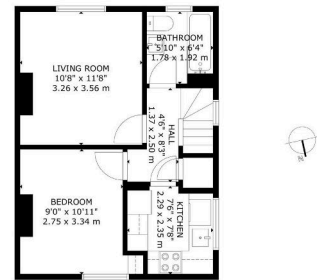

Hallway

Entrance into attractive Plush Carpeted Stairway with radiator and shelf and flat plastered freshly painted walls.

Kitchen

7' 6" x 7' 9" (2.29m x 2.35m)

Efficiently presented modern kitchen with eye base level units and granite effect worktop. Electric oven with ceramic tile splash back. Space and plumbing for washing machine. Space for large fridge freezer. Spotlights on flat plastered ceiling and UPVC window to front aspect.

Bedroom

9' 0" x 10' 11" (2.75m x 3.34m)

Double Bedroom with flat plastered walls and radiator and spotlights. Radiator with UPVC window to front aspect.

Bathroom

5' 10" x 6' 4" (1.78m x 1.92m)

Three piece suite with shower over the bath and glass screen. Sink with vanity unit and ceramic tiled walls with UPVC Obscure window to rear.

GROSS INTERNAL AREA
TOTAL: 40 m²/430 sq.ft
GROUND FLOOR: 4 m²/40 sq.ft, FIRST FLOOR: 36 m²/390 sq.ft
EXCLUDED AREA: GARDEN: 41 m²/443 sq.ft
SIZE AND DIMENSIONS ARE APPROXIMATE, ACTUAL MAY VARY

You can include any text here. The text can be modified upon generating your brochure.