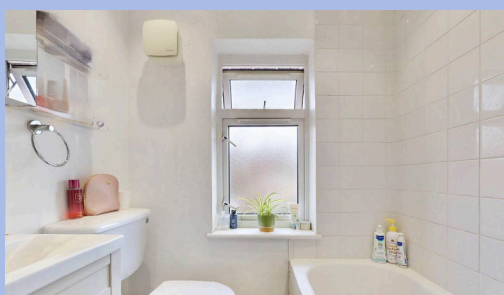

Hallway

Entrance into attractive Plush Carpeted Stairway with radiator and shelf and flat plastered freshly painted walls.

Kitchen

7' 6" x 7' 9" (2.29m x 2.35m)

Efficiently presented modern kitchen with eye base level units and granite effect worktop. Electric oven with ceramic tile splash back. Space and plumbing for washing machine. Space for large fridge freezer. Spotlights on flat plastered ceiling and UPVC window to front aspect.

Bedroom

9' 0" x 10' 11" (2.75m x 3.34m)

Double Bedroom with flat plastered walls and radiator and spotlights. Radiator with UPVC window to front aspect.

Bathroom

5' 10" x 6' 4" (1.78m x 1.92m)

Three piece suite with shower over the bath and glass screen. Sink with vanity unit and ceramic tiled walls with UPVC Obscure window to rear.