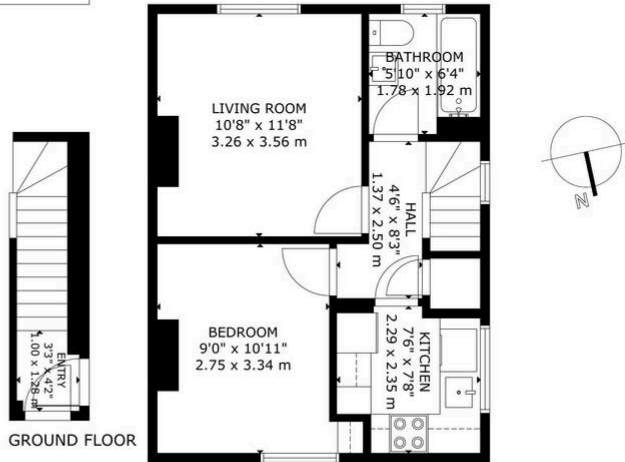

Hallway

Entrance into attractive Plush Carpeted Stairway with radiator and shelf and flat plastered freshly painted walls.

Kitchen

7' 6" x 7' 9" (2.29m x 2.35m)

Efficiently presented modern kitchen with eye base level units and granite effect worktop. Electric oven with ceramic tile splash back. Space and plumbing for washing machine. Space for large fridge freezer. Spotlights on flat plastered ceiling and UPVC window to front aspect.

Bedroom

9' 0" x 10' 11" (2.75m x 3.34m)

Double Bedroom with flat plastered walls and radiator and spotlights. Radiator with UPVC window to front aspect.

Bathroom

5' 10" x 6' 4" (1.78m x 1.92m)

Three piece suite with shower over the bath and glass screen. Sink with vanity unit and ceramic tiled walls with UPVC Obscure window to rear.

GROSS INTERNAL AREA
TOTAL: 40 m²/430 sq.ft
GROUND FLOOR: 4 m²/40 sq.ft, FIRST FLOOR: 36 m²/390 sq.ft
EXCLUDED AREA: GARDEN: 41 m²/443 sq.ft
SIZE AND DIMENSIONS ARE APPROXIMATE, ACTUAL MAY VARY

You can include any text here. The text can be modified upon generating your brochure.